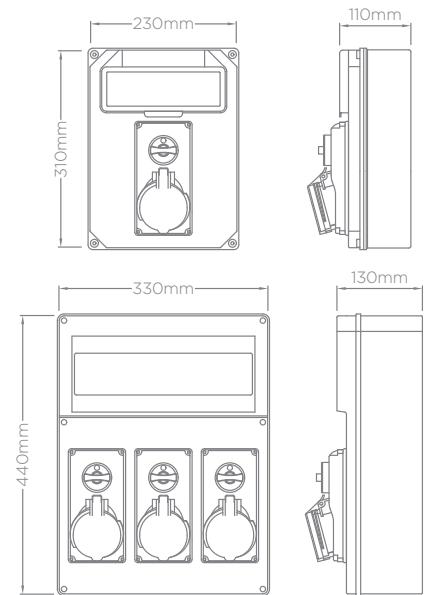

## PRODUCT FEATURES

- 18th edition regulations compliant
- Built-in overload and 30mA fault current protection
- IP44/55 weatherproof thermoplastic enclosure
- Built-in cable terminals
- Available in 1, 2 and 3 way versions with 16amp or 32amp sockets
- Switchgear access flap
- Optional galvanised mounting post
- Metered and unmetered versions available

Touring  
Hook-Ups

Multiple Sizes  
Available

UV  
Stabilised

CE  
Certified

IP44/55  
Weather Proof

Strong  
& Durable

## CHARACTERISTICS

Materials	Thermoplastic Enclosure
Dimensions	<b>RE115F:</b> 230mm x 310mm x 110mm (W x H x D) (1 & 2 Way) <b>RE119F:</b> 330mm x 440mm x 130mm (W x H x D) (3 Way)
Operating Temperature	-30°C to +60°C (Installed and Operated Within Multiple Climates from Around the Globe)
IP Rating	Enclosures Rated IP55, Sockets Rated IP44
Compliances	Interlock Socket IP44 IEC 60309-2 BS7671 Wiring Regulations BS EN 61439-2:2011, BS EN 61439-5:2015 CE Certified Low Voltage Directive 2014/35/EU Electromagnetic Directive 2014/30/EU Corrosion Resistant / Salt Mist Tested Panels ISO 9227 UV Stabilised Flame Retardant to UL94
CE	
Typical Weight (AVG)	4kg (Empty RE115F Enclosure)